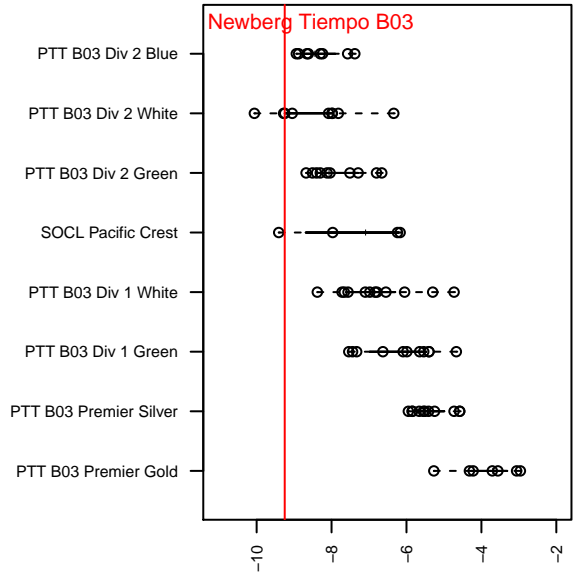

Venues played:  
 2015 PTT B03 Division 2 White  
 2015 Spr OYS B03 Division 2 White

**BSC Newberg Tiempo B03**  
 Dots are actual minus expected GF (blue circles) and GA (red triangles).  
 Blue line is smoothed change in attack strength. Red is smoothed change in defense strength.

**attack and defense variance (black dot)  
relative to other teams  
and top 10 in region**

**attack and defense rating  
relative to others at age  
and all opponents in last 13 months**

**Performance relative to 13 month average**